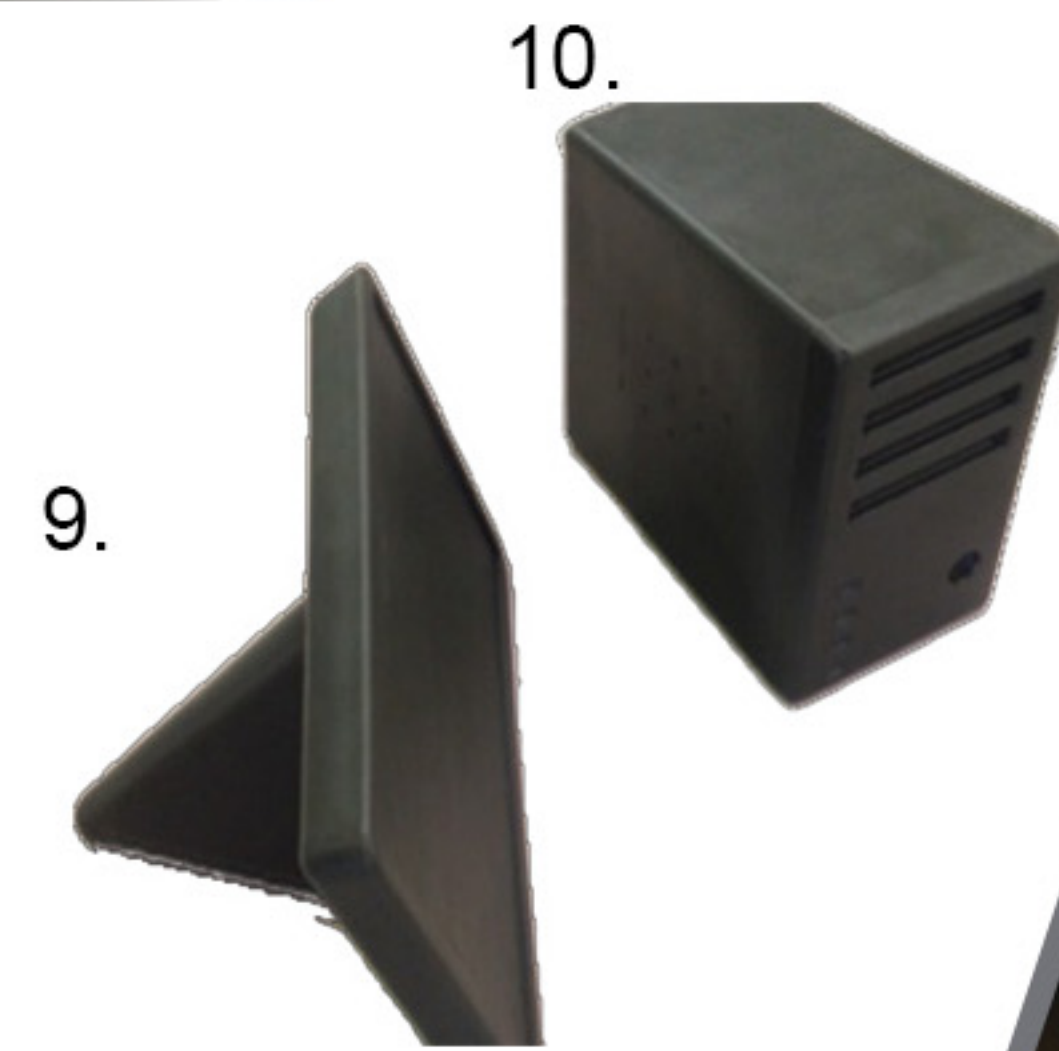

NON-BALLISTIC PLASTIC FURNITURE ITEMS

TRAINING SUPPORT EQUIPMENT (TSE)

Capability Description

The Non-ballistic Plastic Furniture consists of full scale furniture items designed specifically to support the safe firing of small arms within the wall pack set up. Designed to accommodate realistic ops training for specialist shooting applications.

| | | |
|-------------------|-------|---------------------|
| 1. Desk | 25kg | 1500 x 800 x 720mm |
| 2. TV | 4.5kg | 450 x 500 x 400mm |
| 3. Coffee Table | 13kg | 900 x 600 x 450mm |
| 4. Chair | 10kg | 600 x 500 x 800mm |
| 5. Filing Cabinet | 22kg | 500 x 640 x 1320mm |
| 6. Couch | 24kg | 1500 x 600 x 780mm |
| 7. Single Bed | 41kg | 1970 x 900 x 750mm |
| 8. Book Case | | 1000 x 300 x 1120mm |
| 9. Monitor | | 500 x 300 x 320mm |
| 10. Computer Case | | 200 x 350 x 350mm |