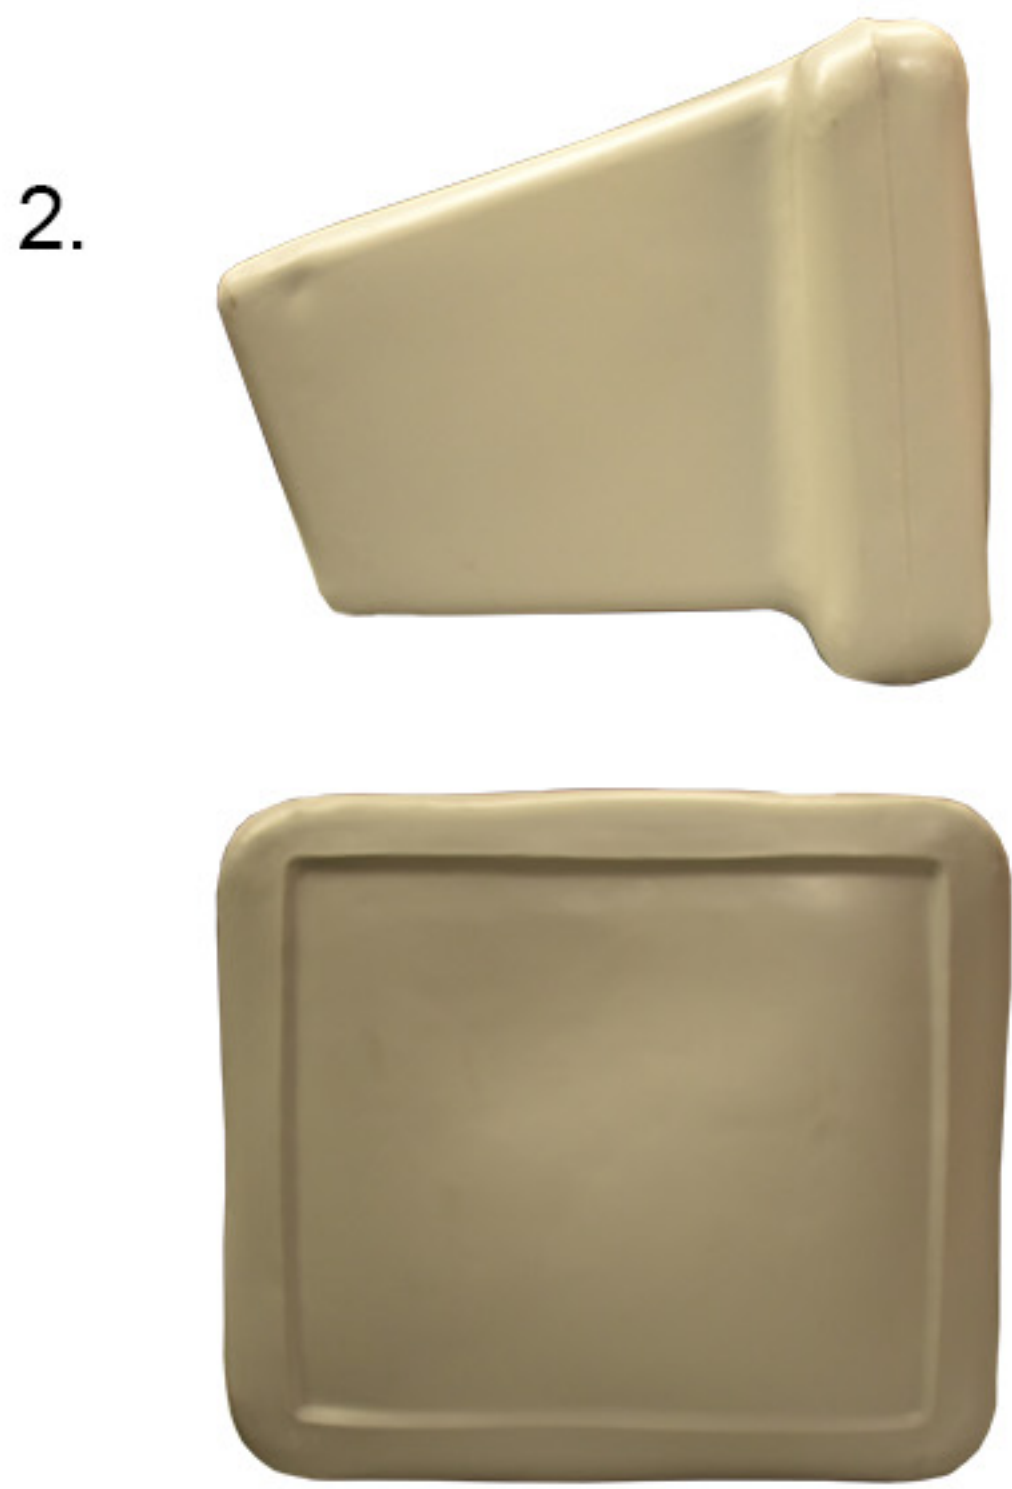

NON-BALLISTIC PLASTIC FURNITURE ITEMS

TRAINING SUPPORT EQUIPMENT (TSE)

Capability Description

The Non-ballistic Plastic Furniture consists of full scale furniture items designed specifically to support the safe firing of small arms within the wall pack set up. Designed to accommodate realistic ops training for specialist shooting applications.

| | | |
|-------------------|-------|---------------------|
| 1. Desk | 25kg | 1500 x 800 x 720mm |
| 2. TV | 4.5kg | 450 x 500 x 400mm |
| 3. Coffee Table | 13kg | 900 x 600 x 450mm |
| 4. Chair | 10kg | 600 x 500 x 800mm |
| 5. Filing Cabinet | 22kg | 500 x 640 x 1320mm |
| 6. Couch | 24kg | 1500 x 600 x 780mm |
| 7. Single Bed | 41kg | 1970 x 900 x 750mm |
| 8. Book Case | | 1000 x 300 x 1120mm |
| 9. Monitor | | 500 x 300 x 320mm |
| 10. Computer Case | | 200 x 350 x 350mm |