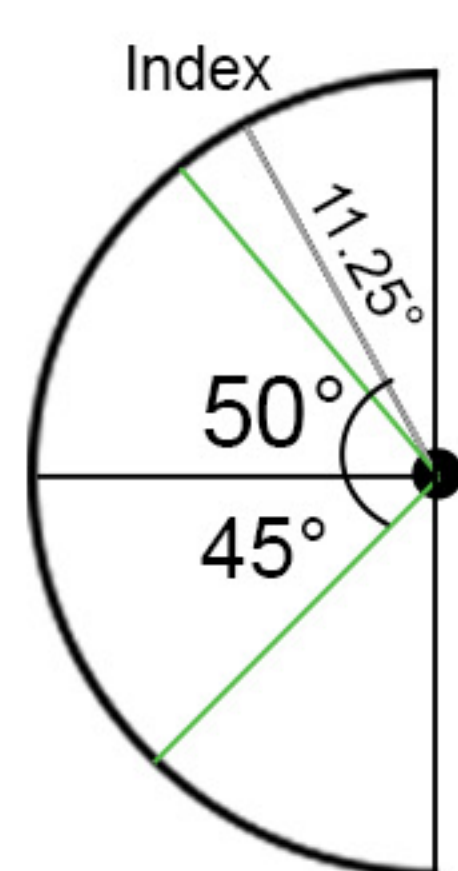

# MURRAY MANNEQUIN

Full Height

Full Height with  
Black Legs

On a Robot

Arm Positions

Body Heights