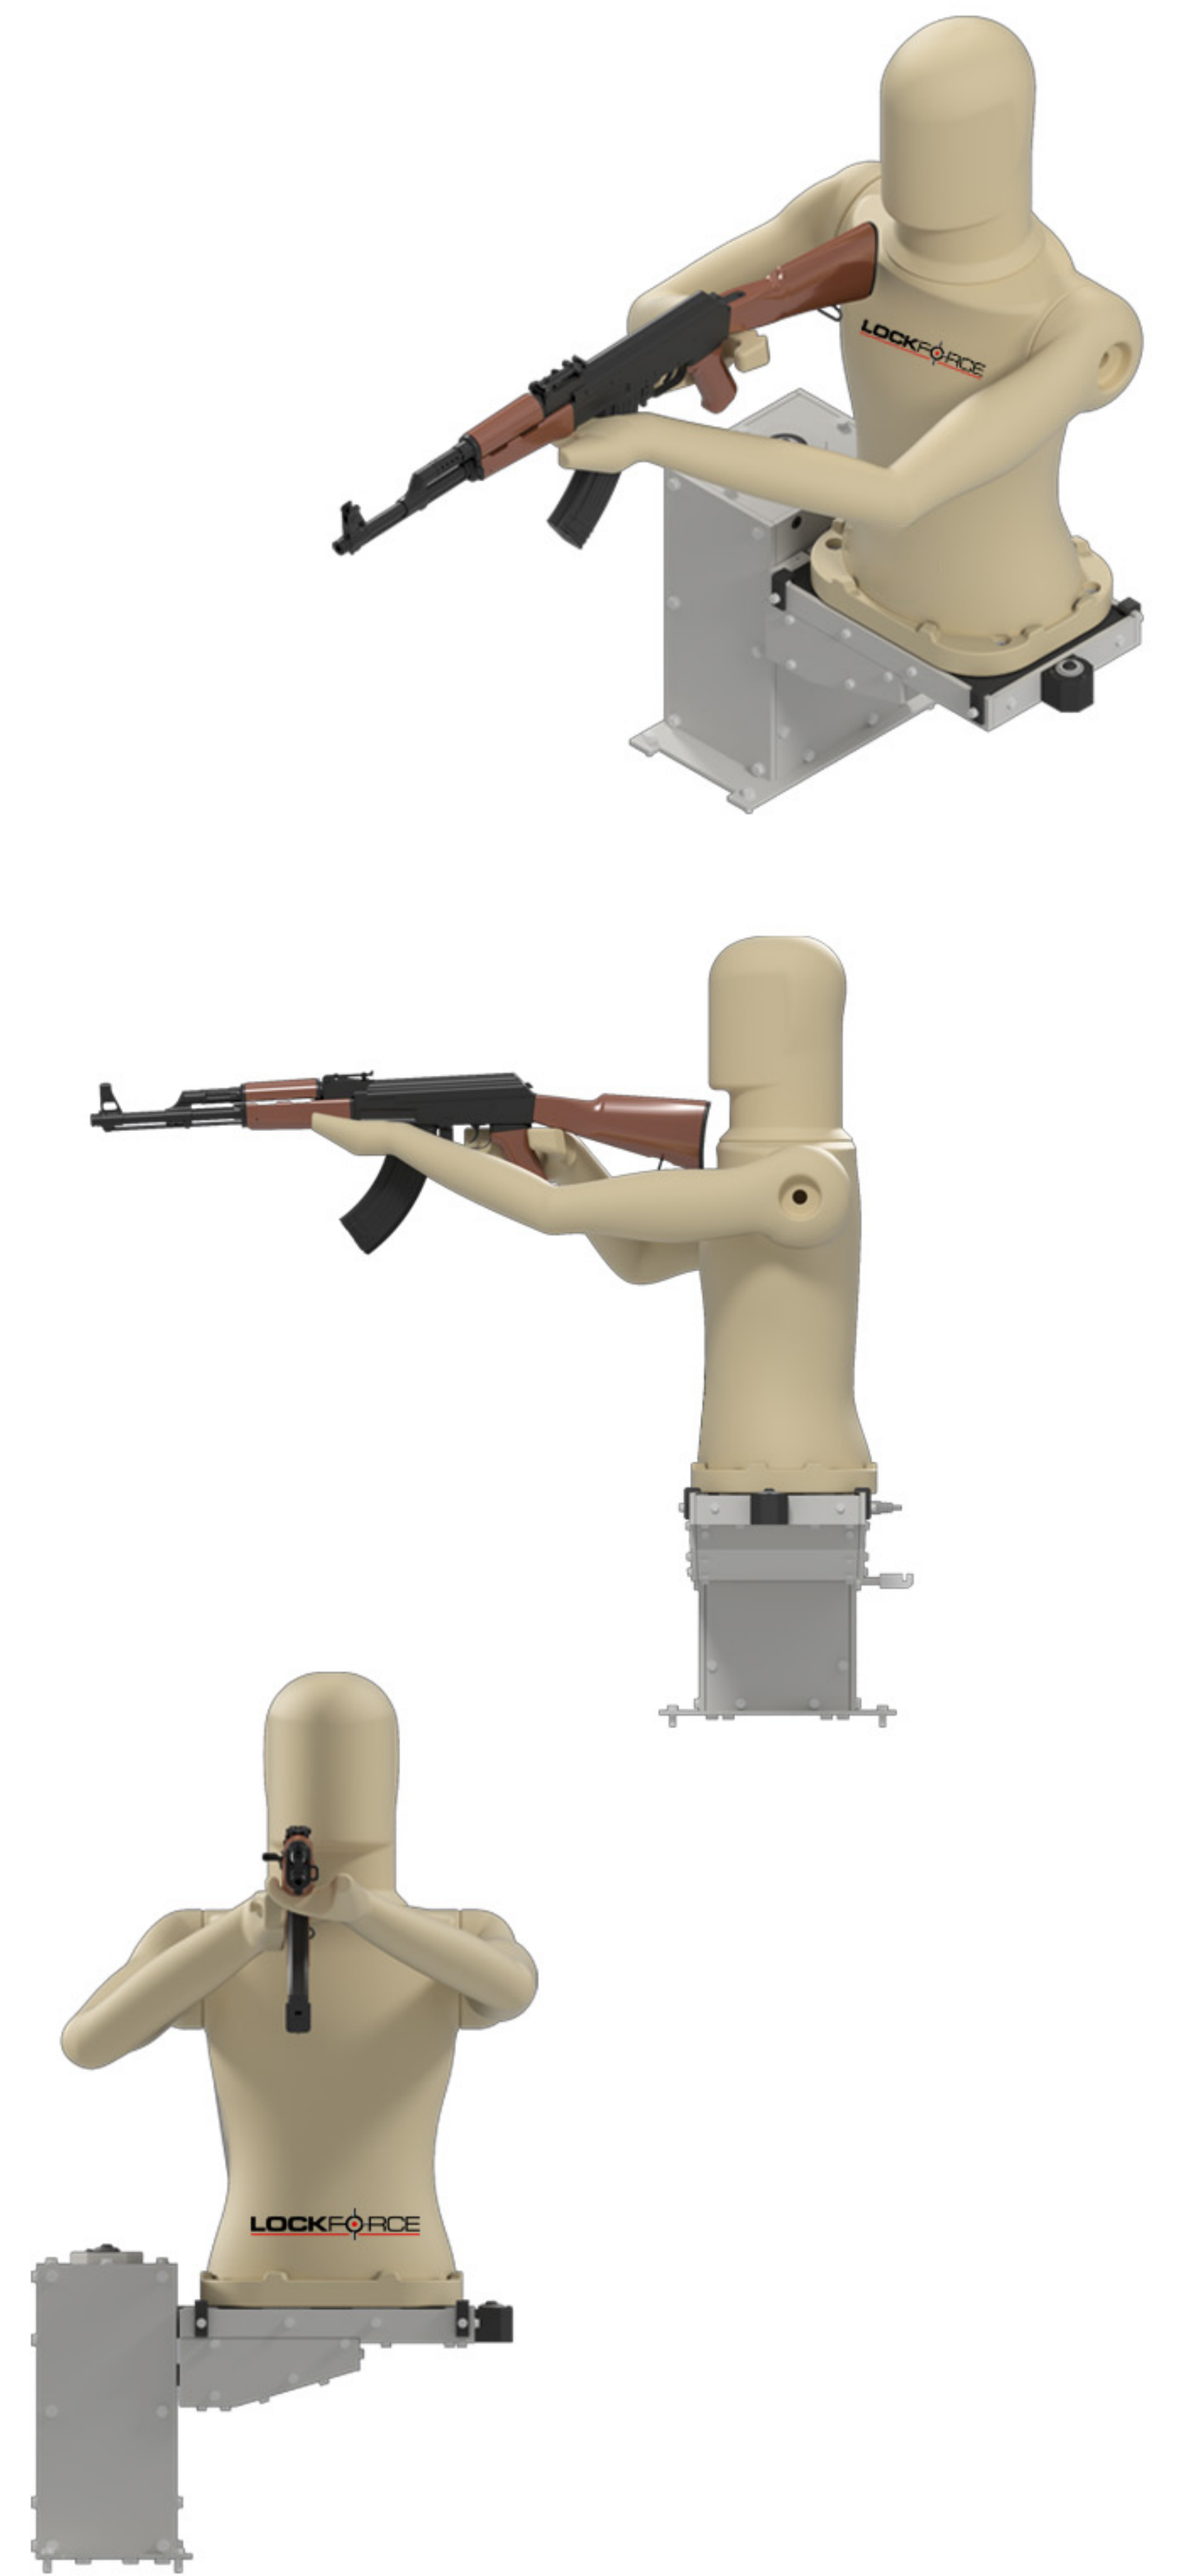

## Capability Description

**Murray the Mannequin** is a versatile three-dimensional human target, meticulously designed to meet a wide range of training scenarios. Its robust outer shell, crafted from durable, self-healing polyethylene plastic, is built to withstand rigorous use and can be easily customised to suit diverse end-user training requirements.

Murray's arms can operate independently and are configurable for both rifle and pistol threats, adding flexibility for various scenarios. Additionally, the mannequin can be adjusted to several different heights, making it adaptable to a wide range of training platforms and environments. (You could take this section out and include it as a dot point in its capabilities as well).

Engineered for practical, real-world training solutions, Murray is designed to handle all lethal and non-lethal calibres, ensuring durability and performance under the most demanding conditions.

# MURRAY MANNEQUIN

Full Height

Full Height with  
Black Legs

On a Robot

Arm Positions

Body Heights