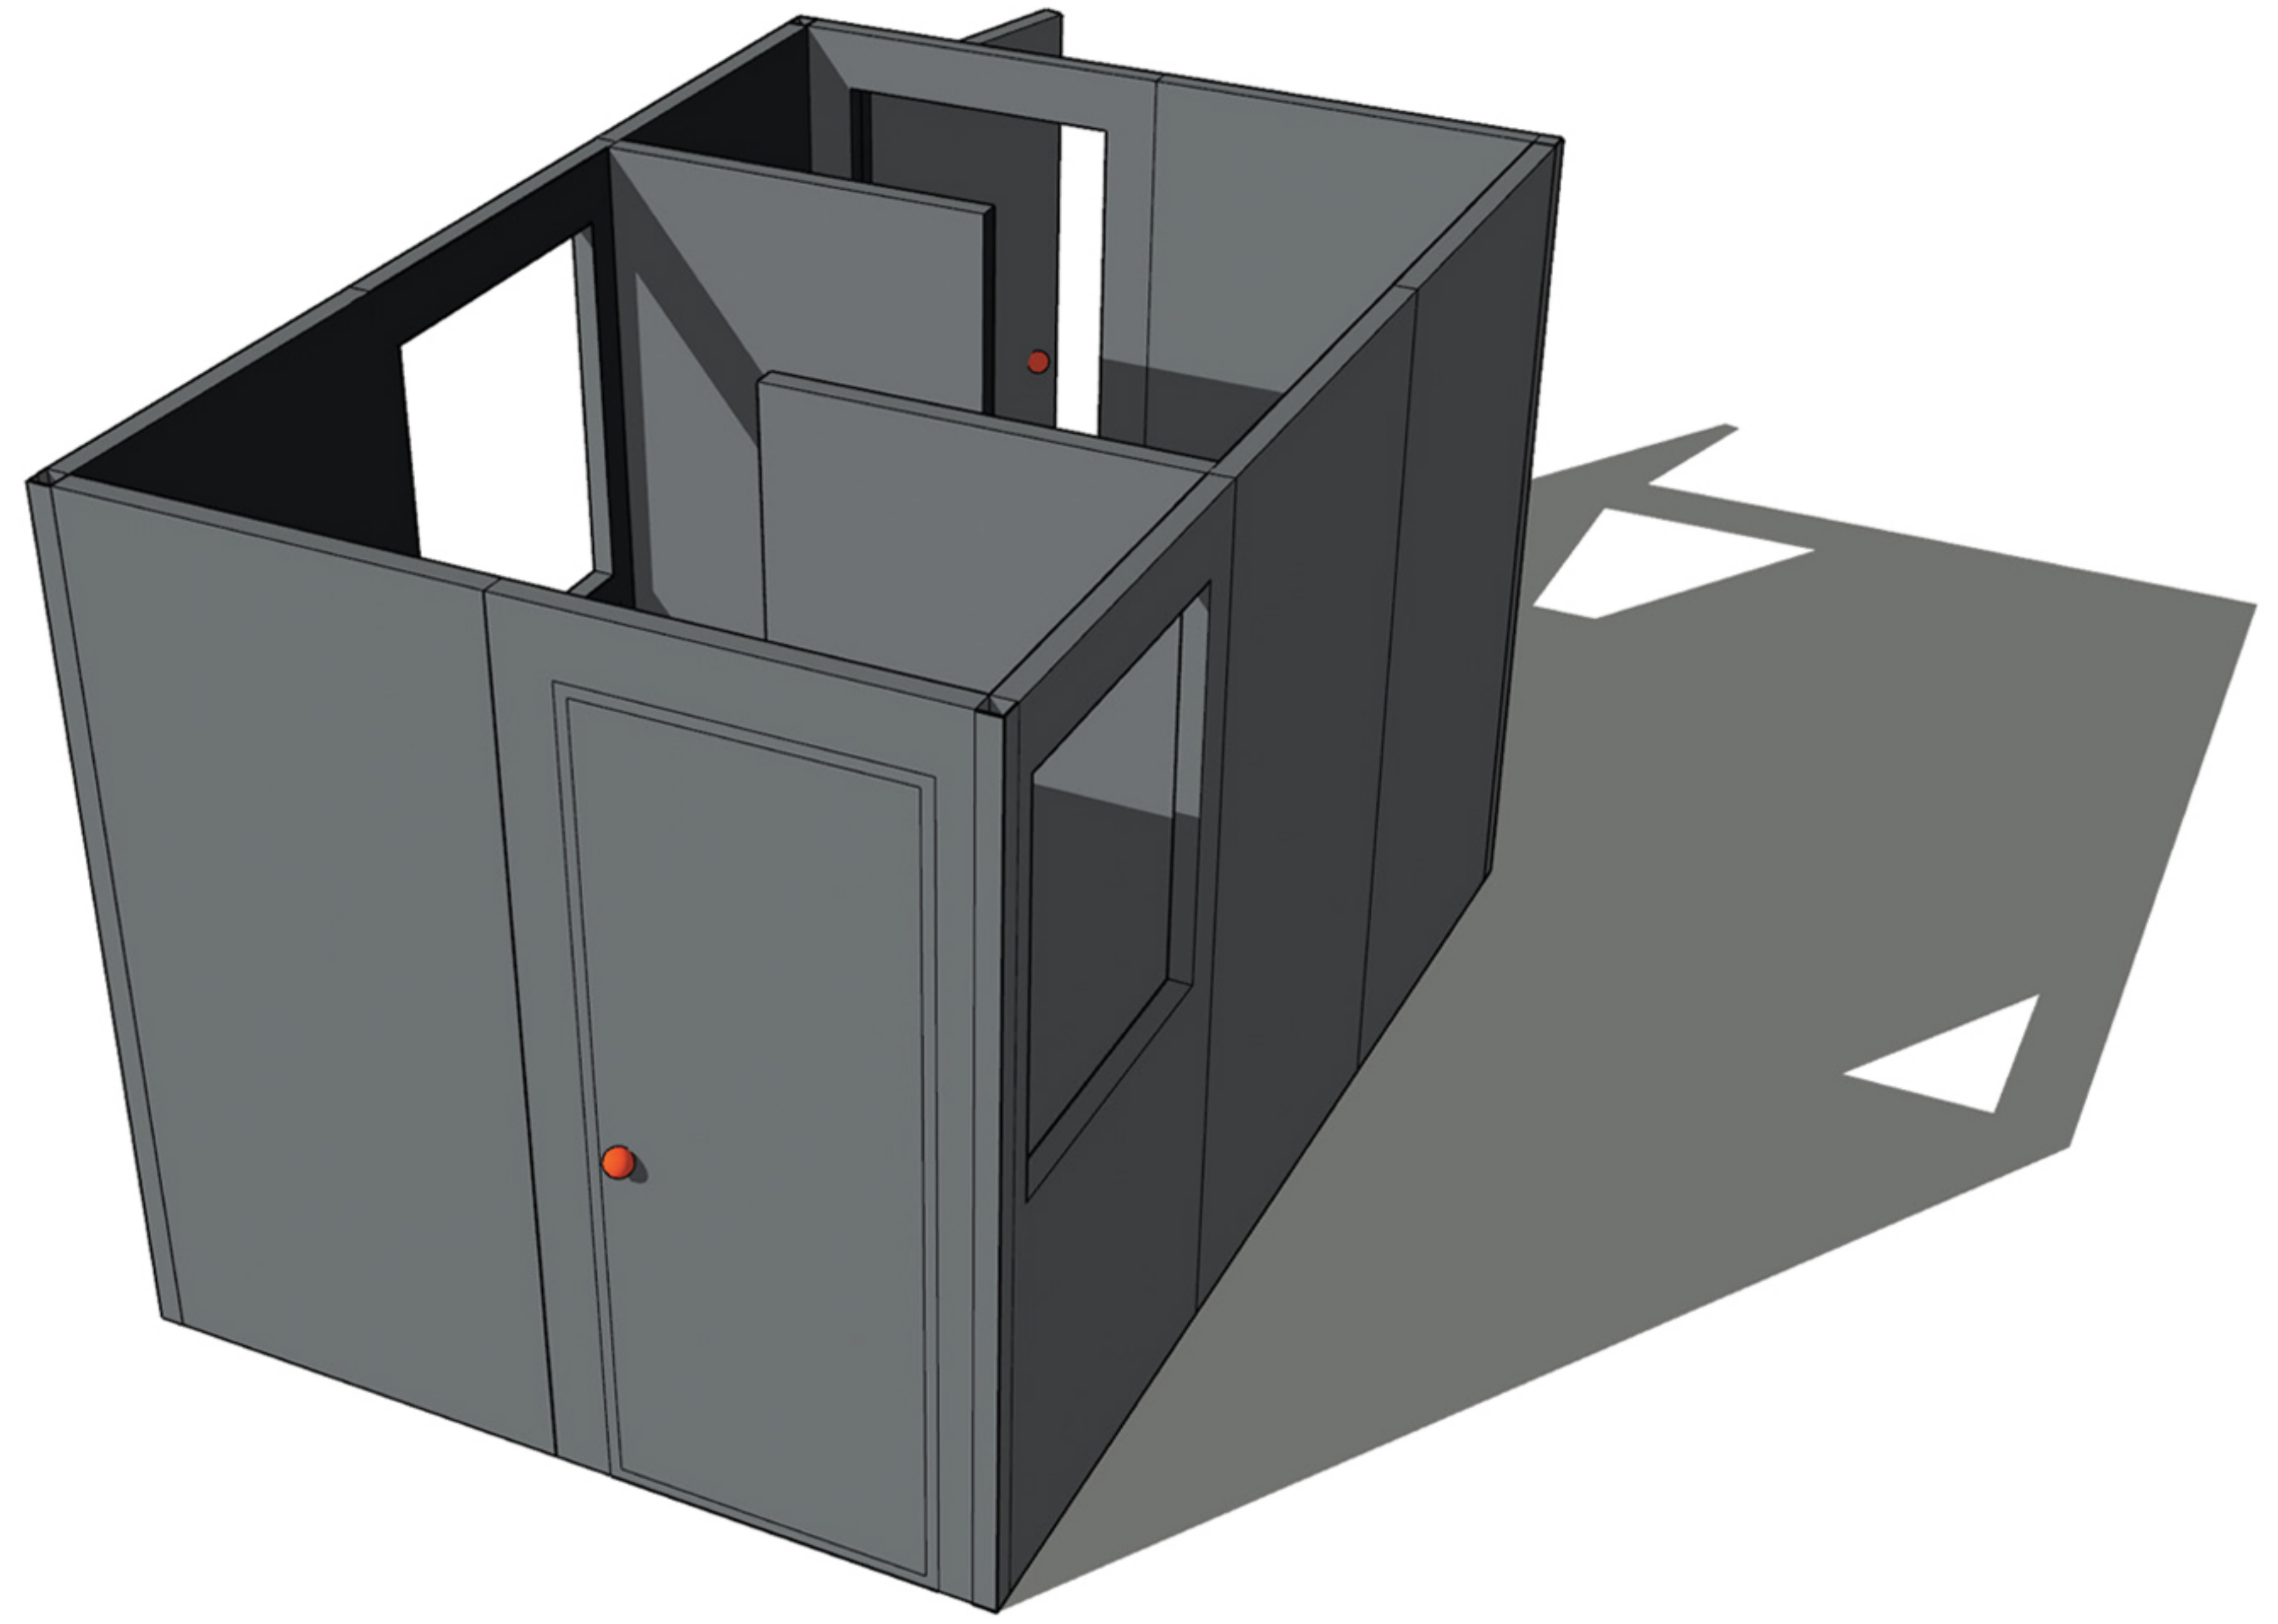

WALL PACK CONFIGURATIONS

WALL PACK SCENARIO 12 PANEL PACK

8 x WALLS, 2 x DOORS, 2 x WINDOWS

Representation of Configuration

Representation of Configuration

C

Representation of Configuration

D

Representation of Configuration

E

Representation of Configuration

F

Representation of Configuration