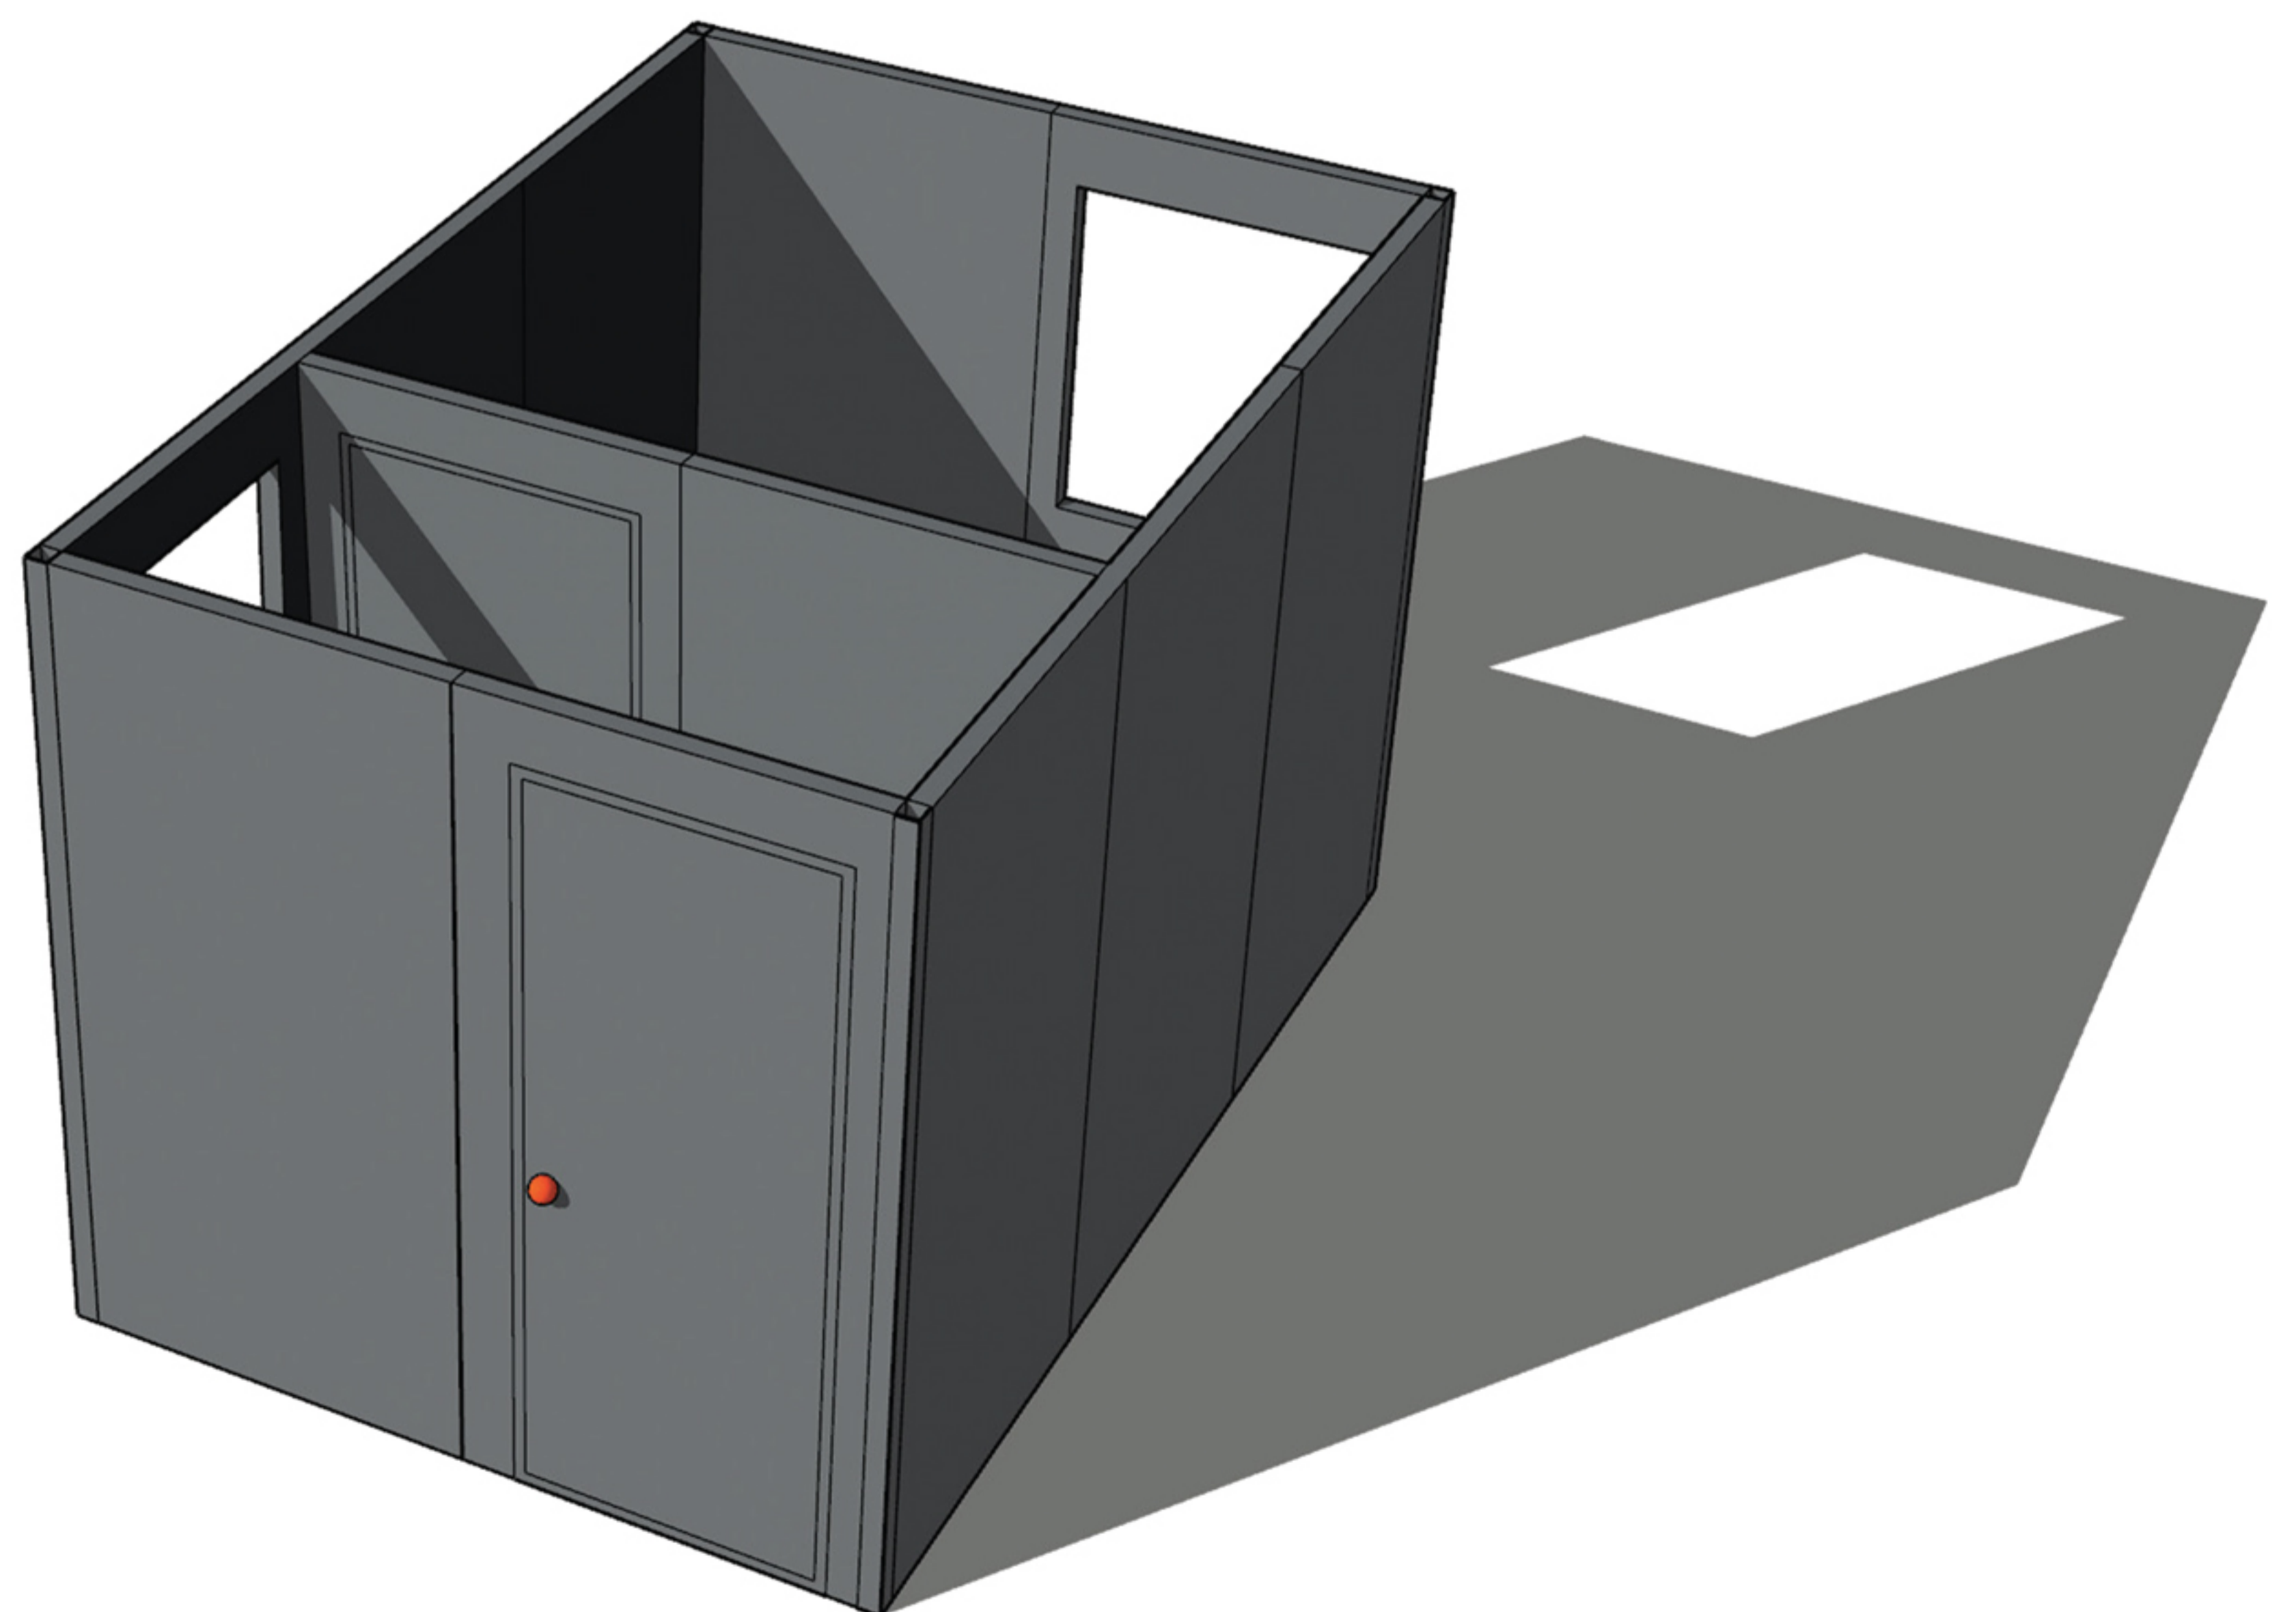

WALL PACK CONFIGURATIONS

WALL PACK SCENARIO 12 PANEL PACK

8 x WALLS, 2 x DOORS, 2 x WINDOWS

Representation of Configuration

Representation of Configuration

C

Representation of Configuration

D

Representation of Configuration

E

Representation of Configuration

F

Representation of Configuration