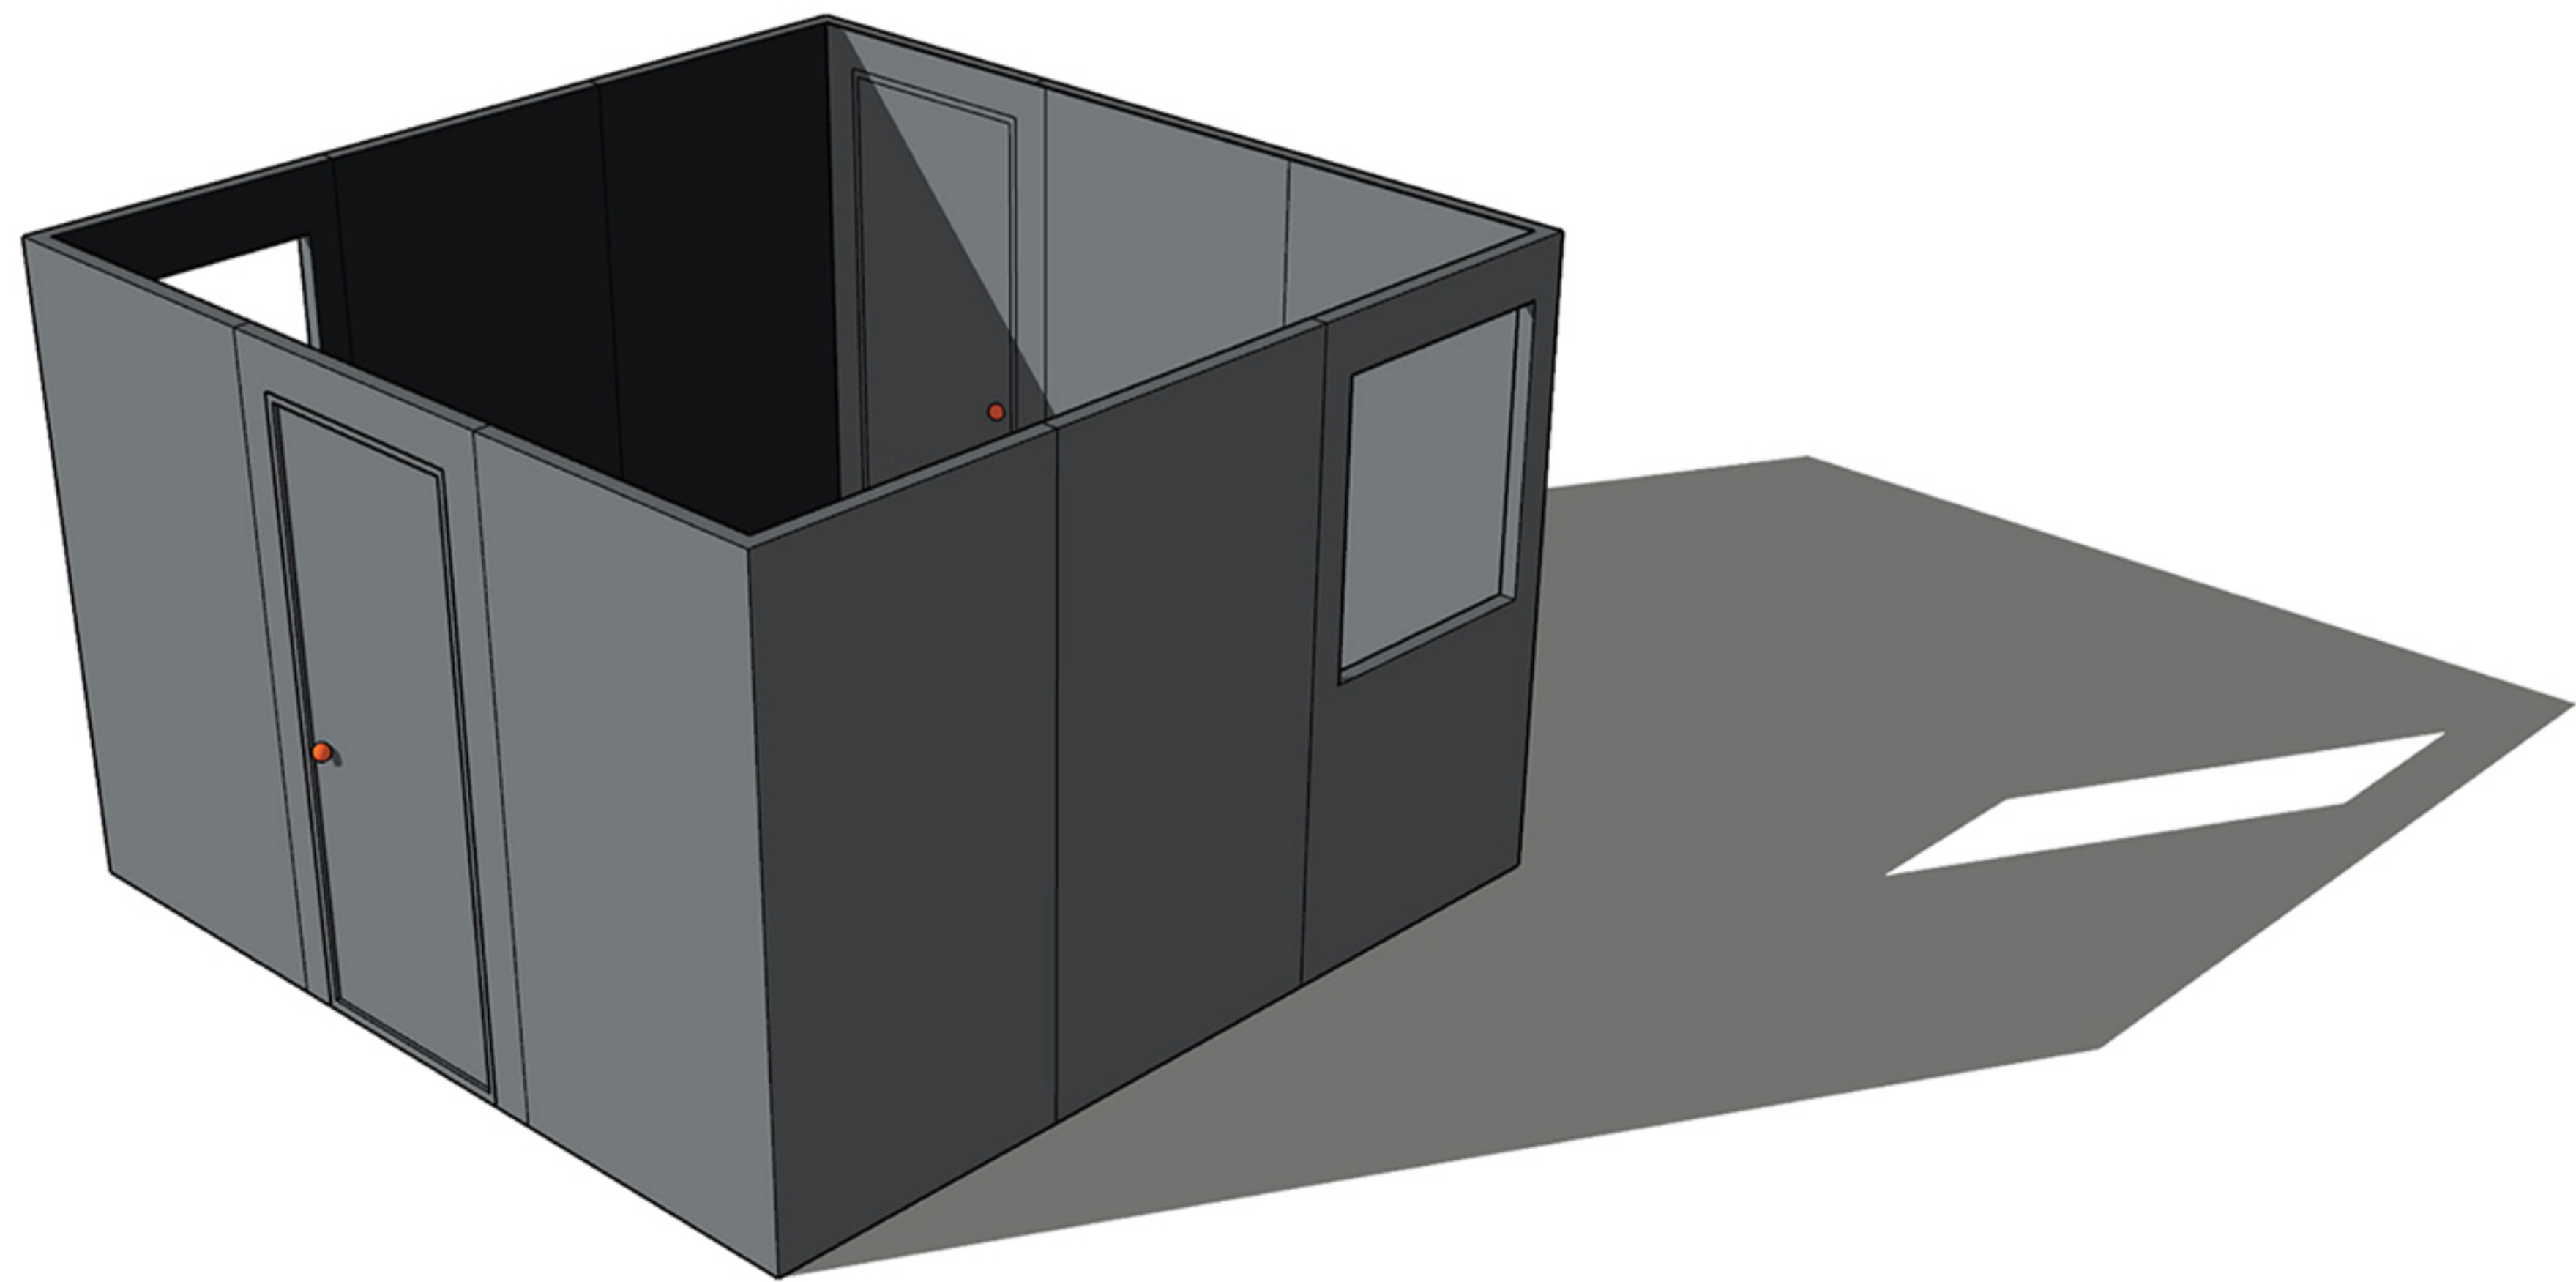

WALL PACK CONFIGURATIONS

WALL PACK SCENARIO 12 PANEL PACK

8 x WALLS, 2 x DOORS, 2 x WINDOWS

Representation of Configuration

Representation of Configuration

C

Representation of Configuration

D

Representation of Configuration

E

Representation of Configuration

F

Representation of Configuration