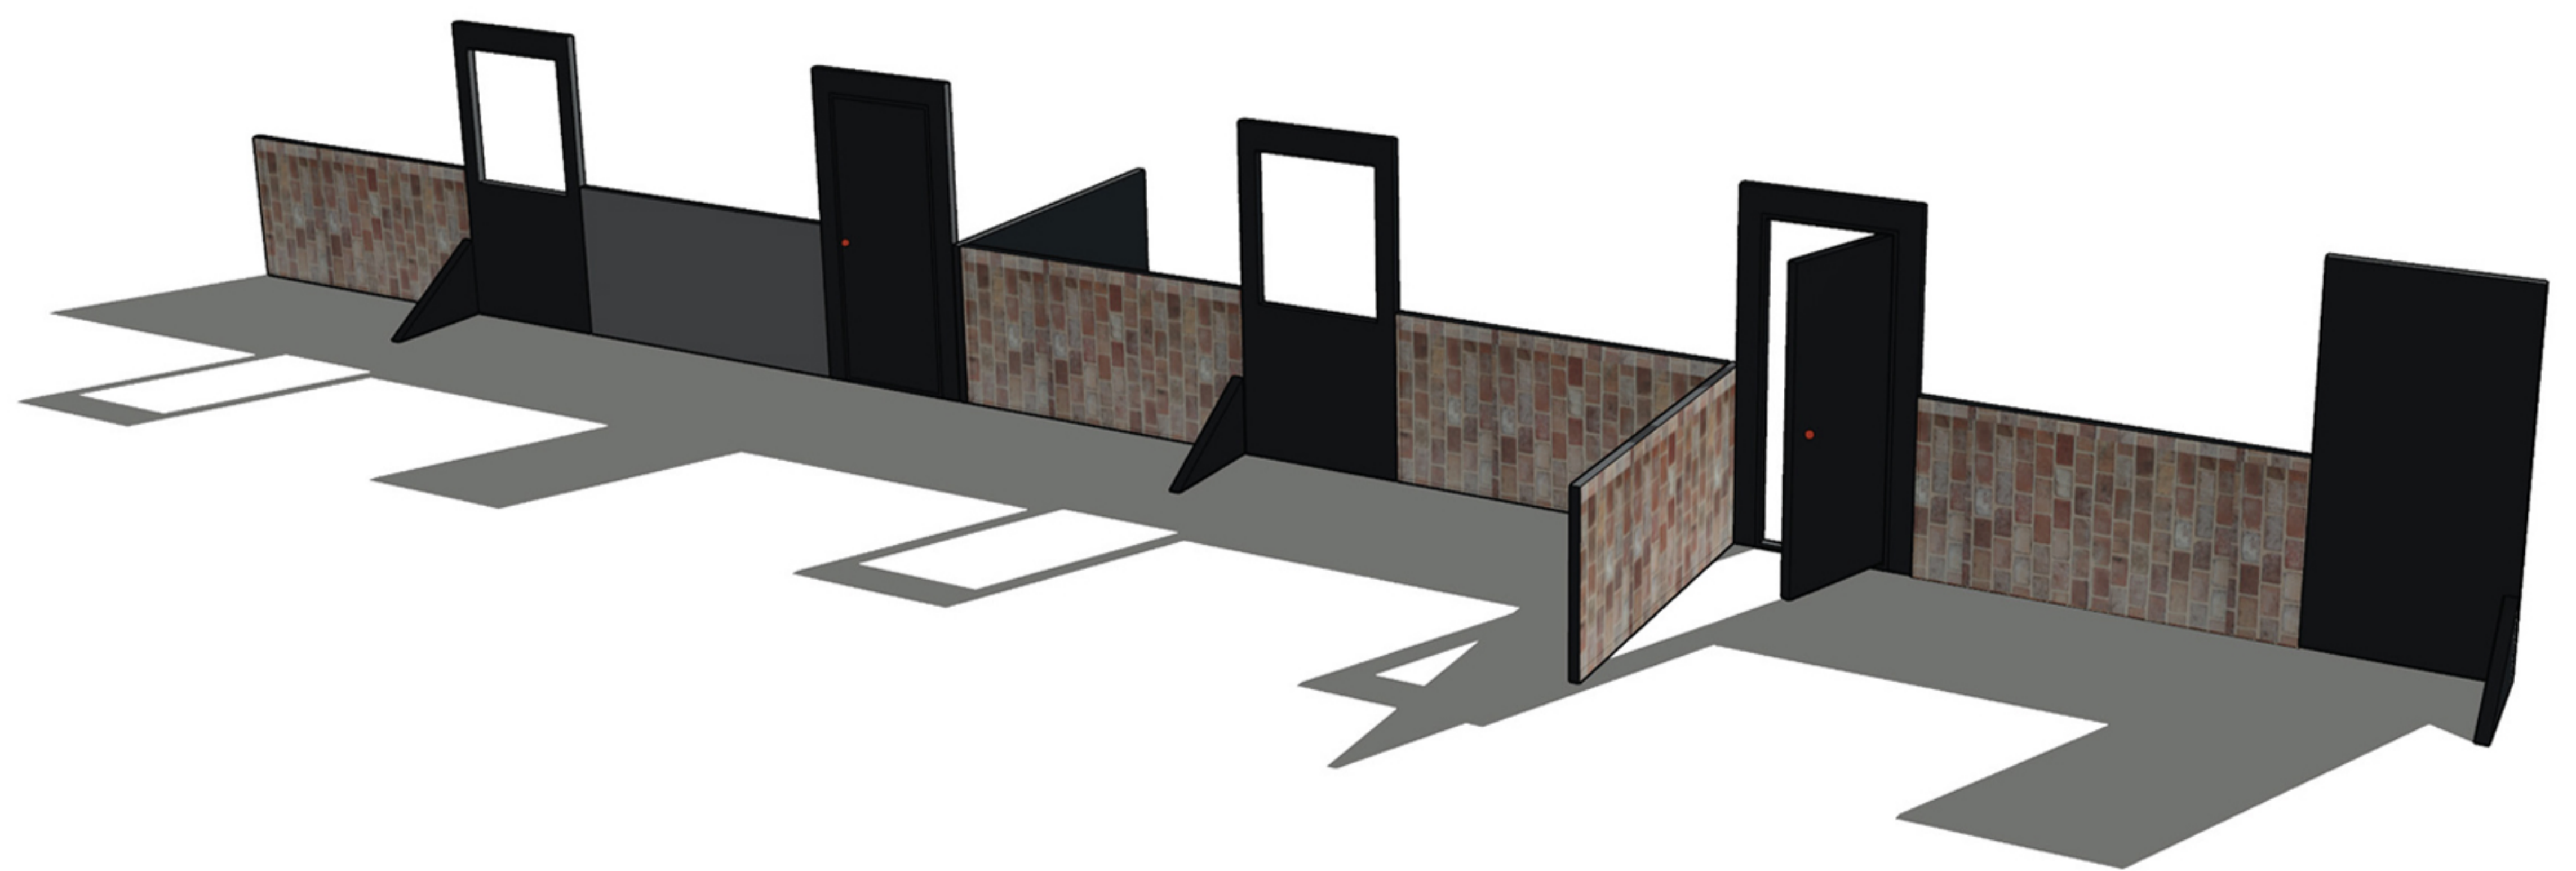

WALL PACK CONFIGURATIONS

WALL PACK SCENARIO 12 PANEL PACK

8 x WALLS, 2 x DOORS, 2 x WINDOWS

Representation of Configuration

Representation of Configuration

C

Representation of Configuration

D

Representation of Configuration

E

Representation of Configuration

F

Representation of Configuration