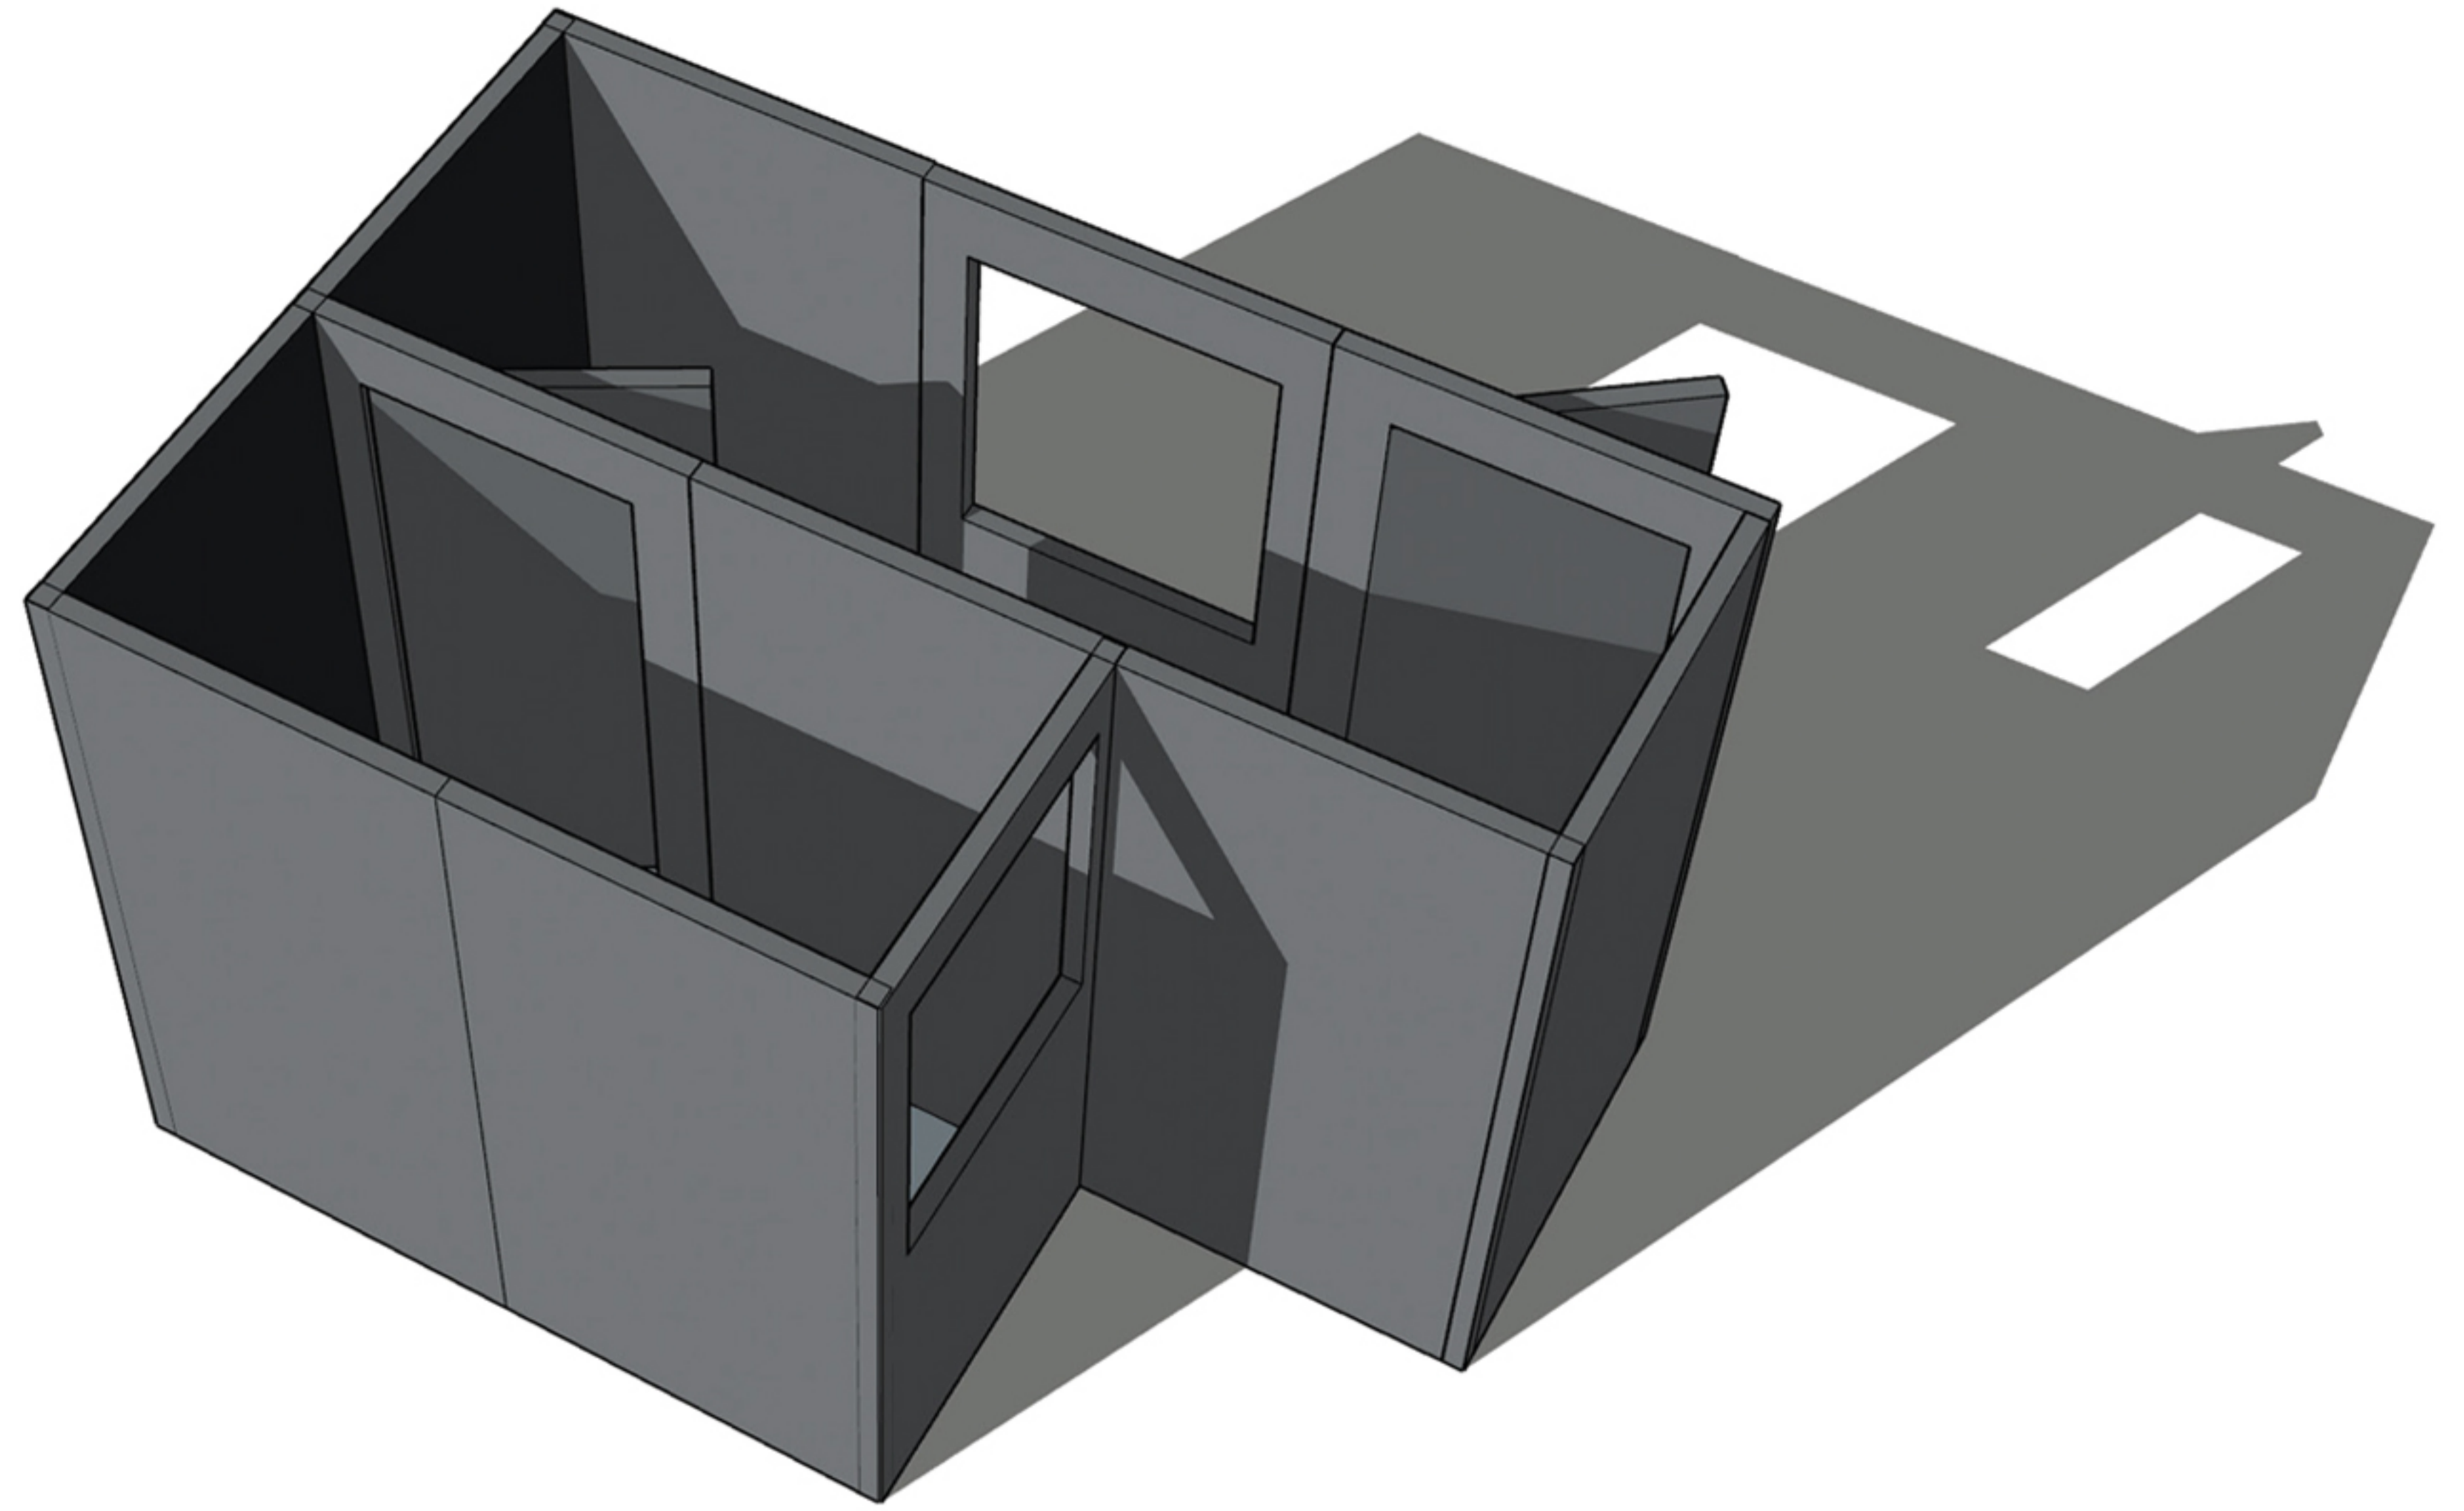

WALL PACK CONFIGURATIONS

WALL PACK SCENARIO 12 PANEL PACK

8 x WALLS, 2 x DOORS, 2 x WINDOWS

Representation of Configuration

Representation of Configuration

C

Representation of Configuration

D

Representation of Configuration

E

Representation of Configuration

F

Representation of Configuration