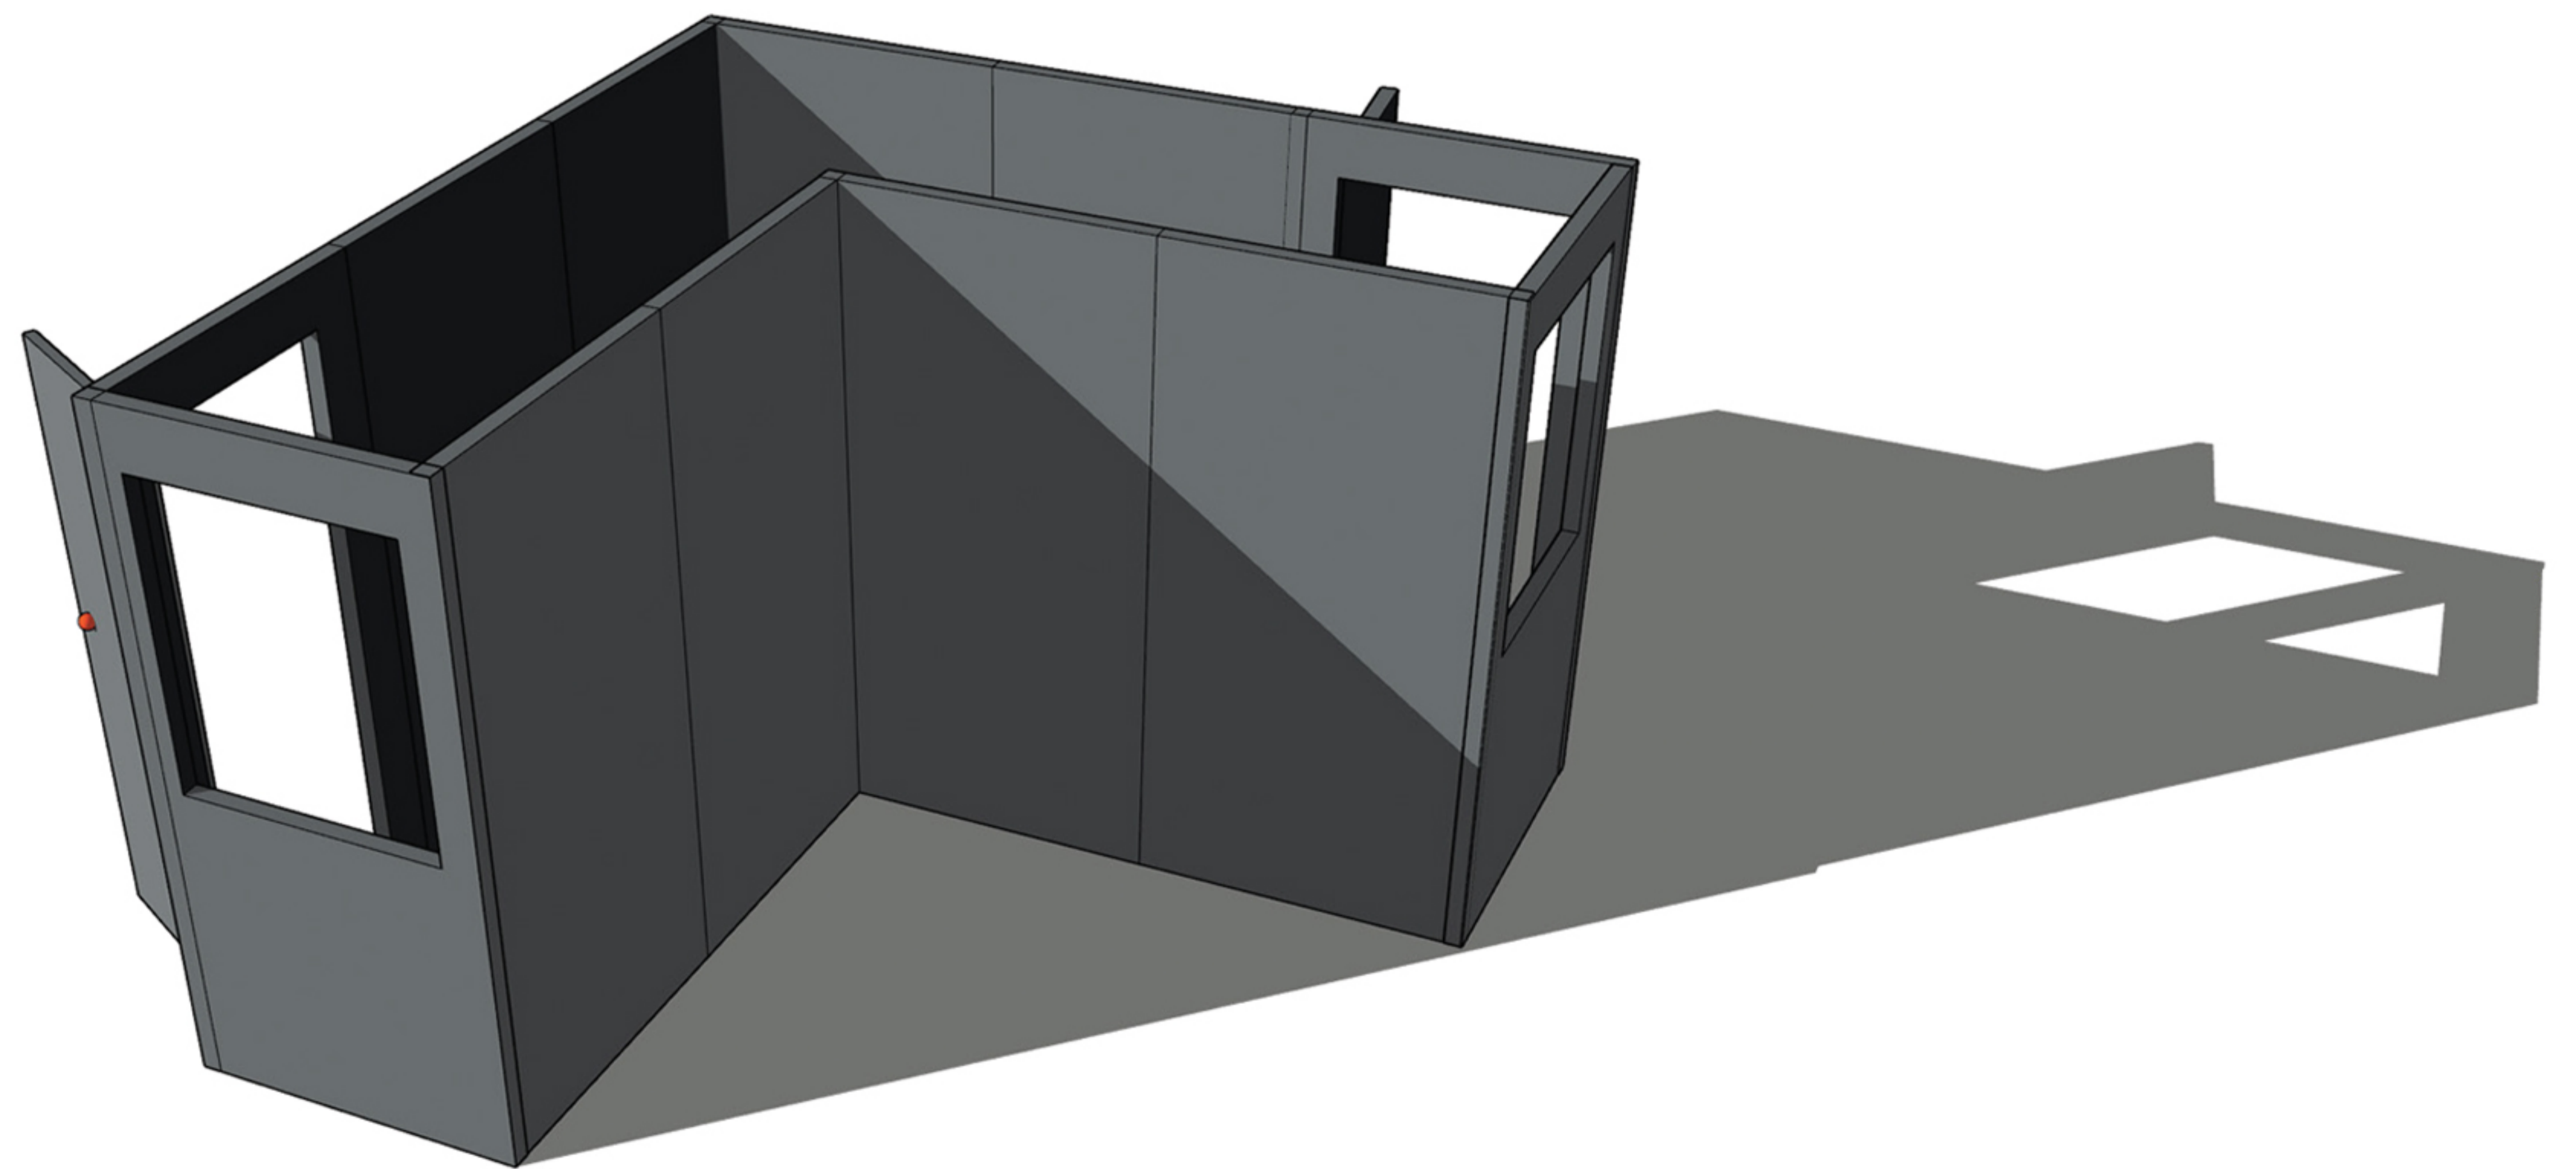

WALL PACK CONFIGURATIONS

WALL PACK SCENARIO 12 PANEL PACK

8 x WALLS, 2 x DOORS, 2 x WINDOWS

Representation of Configuration

Representation of Configuration

C

Representation of Configuration

D

Representation of Configuration

E

Representation of Configuration

F

Representation of Configuration